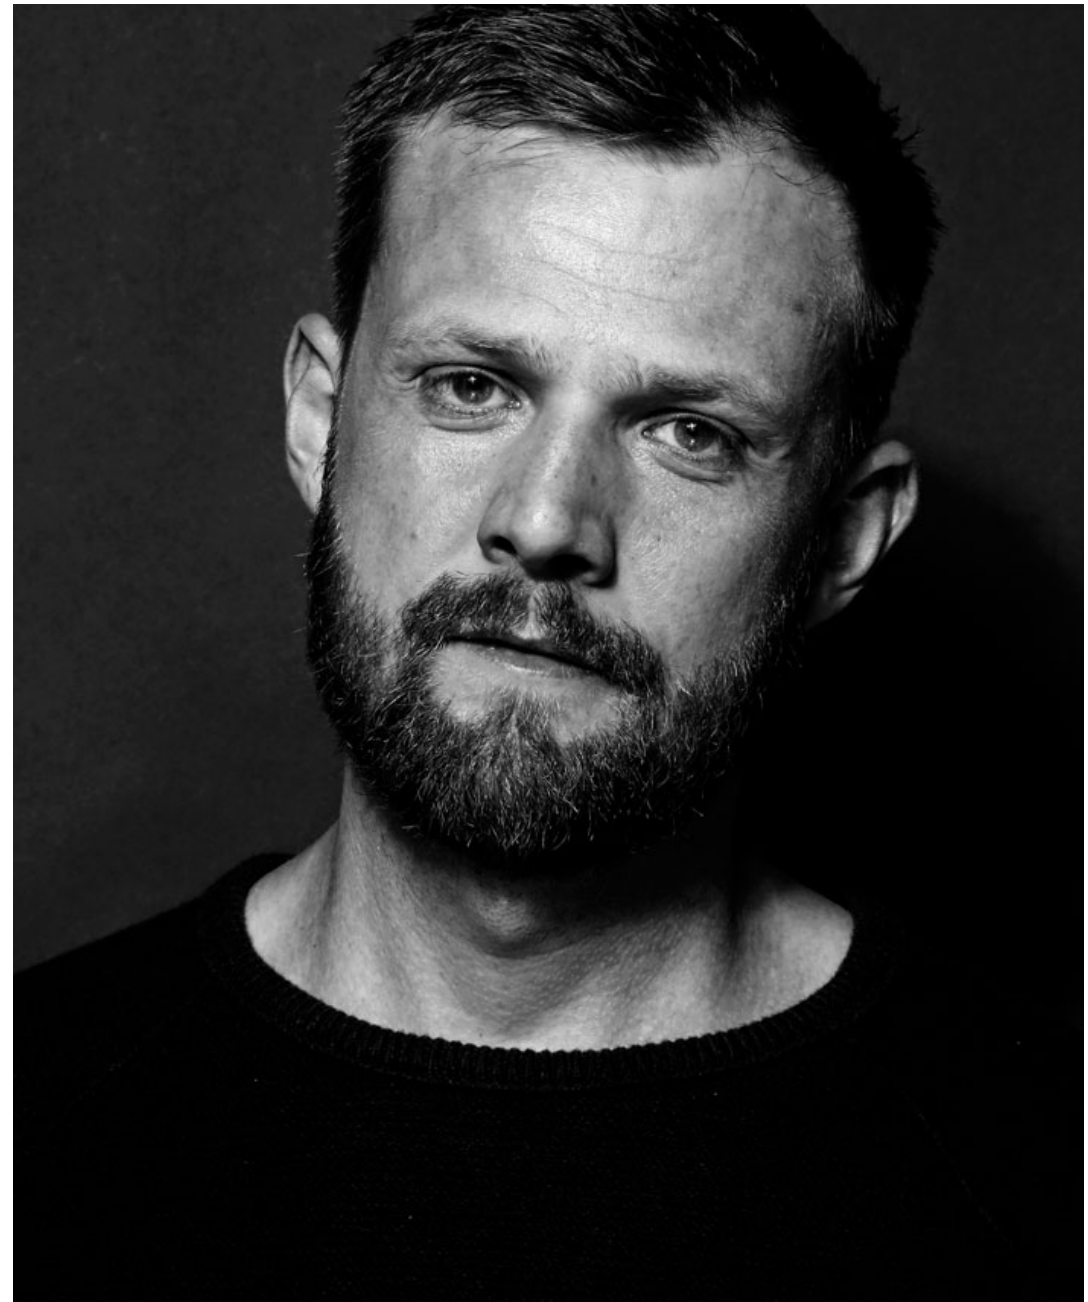

Jens Klug

Hair: blonde

Eyes: blue

Height: 189 cm

Chest: 106 cm

Waist: 90 cm

Hips: 94 cm

Dress: XL

Suit: 98

Collar: 40 cm

Shoes: 46 EU

Absolutely
ABFAB
Fabulous

Am Kiekeberg 16 | 22587 Hamburg | phone: +49 (0) 40 46 00 59 42
office@absolutely-fabulous.de | www.absolutely-fabulous.de