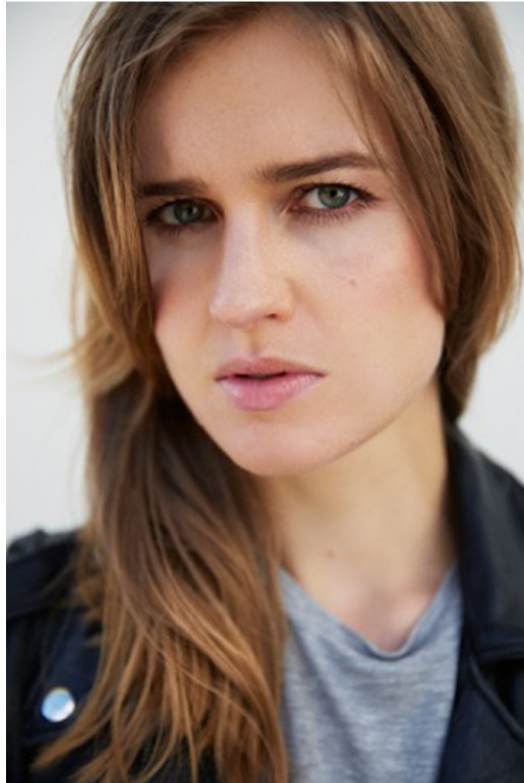

ANNE | ACTRESS

ID: CA1604DK01

Born: 1984

Division: Actress

Languages: (Native) Danish, (Fluent) English, (Fluent) German, (Basic) French

Nationality: Danish

Skills: Swimming, Yoga, Drivers Licence

Residence: Denmark

Hair: Dark-Blonde / **Eyes:** Green / **Height:** 1,68m / **Bust:** 75 / **Cup:** B / **Waist:** 71 / **Hips:** 97 / **Dress:** S-M / **Shoes:** 39 EU

Absolutely
ABFAB
Fabulous

Am Kiekeberg 16 | 22587 Hamburg | phone: +49 (0) 177 8080 999
info@absolutely-fabulous.de | www.absolutely-fabulous.de