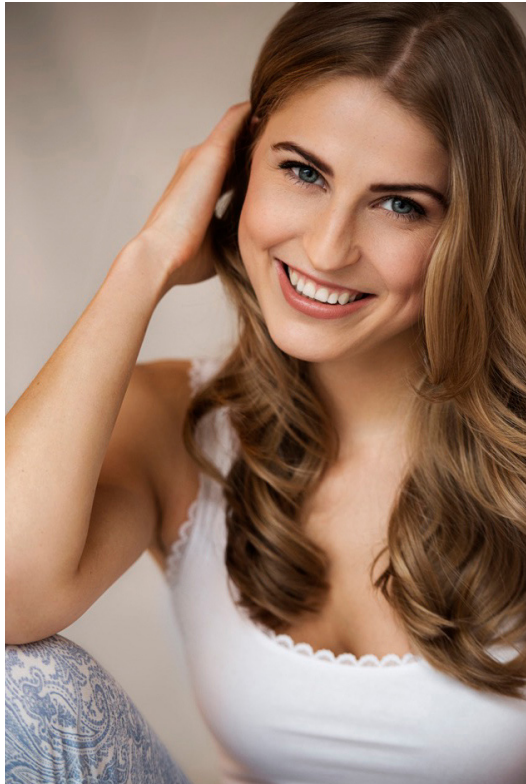

SABINA | MODEL

ID: CM1807EG01

Born: 1994

Division: Model

Languages: (Native) German, (Native) Russian

Nationality: German

Skills: Running, Squats, Krafttraining, Yoga, Mountain Bike, Spinning, Handball, Inline-Skating

Specials: Tattoo

Residence: East Germany

Hair: Dark Blonde / **Eyes:** Green / **Height:** 1.78m / **Bust:** 75 / **Cup:** B / **Waist:** 65 / **Hips:** 91 / **Dress:** 36 / **Shoes:** 40,5 EU

Absolutely
ABFAB
Fabulous