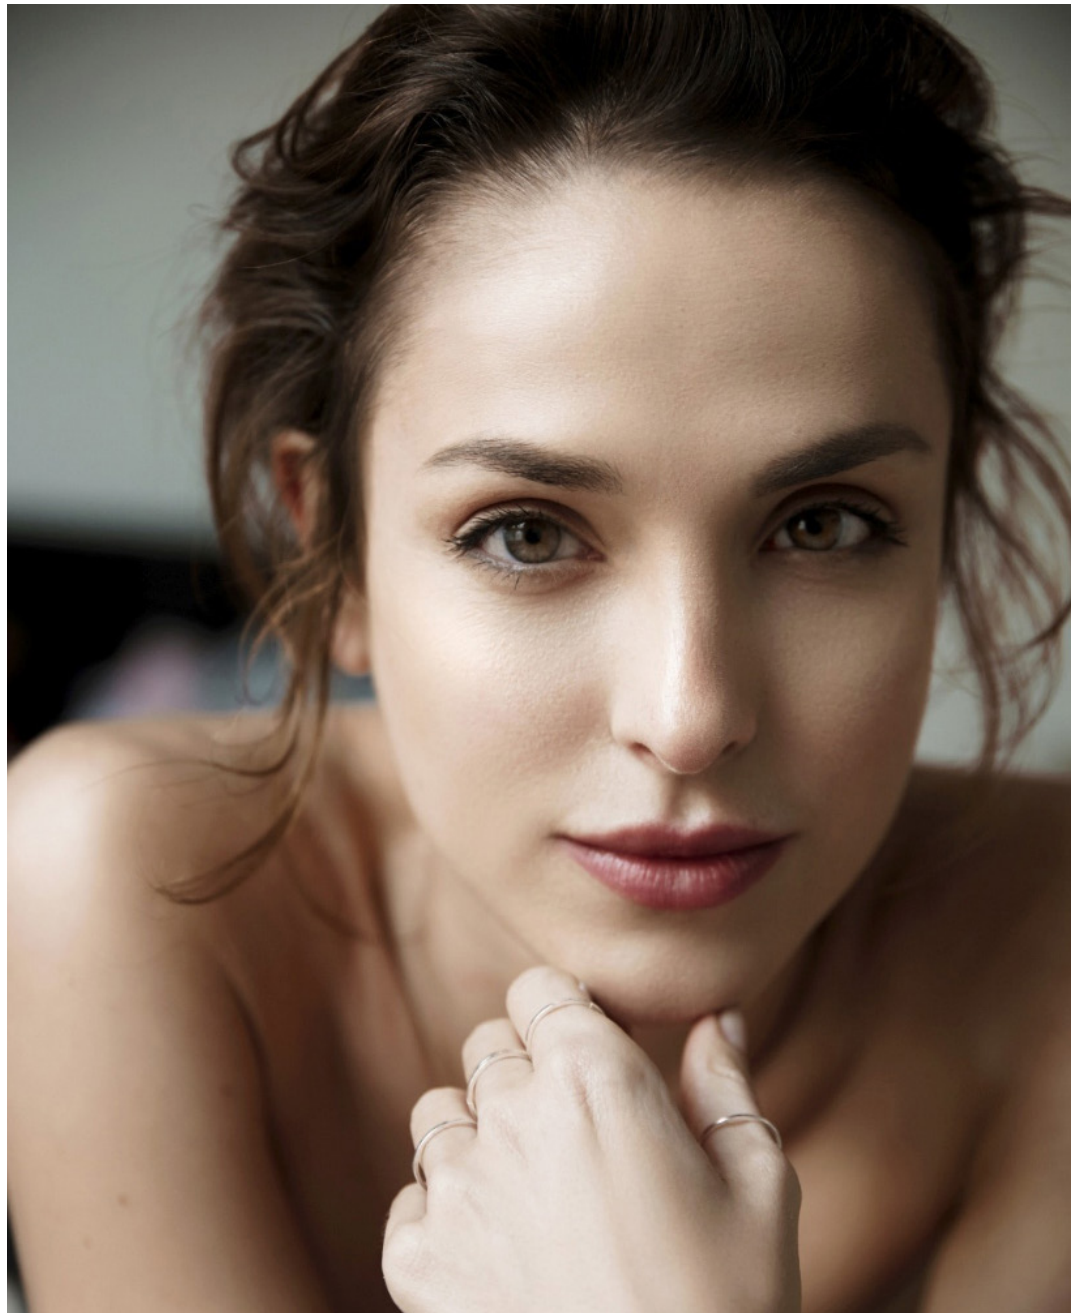

TIFFANY | MODEL

ID: CM1809SG01

Born: 1990

Division: Model

Languages: (Native) German, (Native) English, (Fluent) Spanish

Nationality: German

Skills: Ballet, Yoga, Acroyoga, Drivers Licence

Residence: South Germany

Hair: Brunette / **Eyes:** Green / **Height:** 1,77 m / **Bust:** 75 / **Cup:** B,C / **Waist:** 60 / **Hips:** 89 / **Dress:** 34-36 / **Shoes:** 38 EU

Absolutely
ABFAB
Fabulous

Am Kiekeberg 16 | 22587 Hamburg | phone: +49 (0) 177 8080 999
info@absolutely-fabulous.de | www.absolutely-fabulous.de