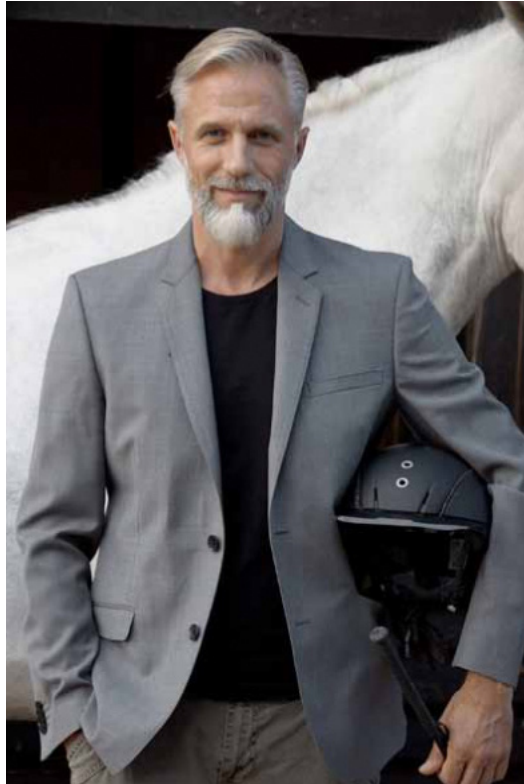

ALEXANDER | MODEL

ID: CM16o8WGo1

Born: 1970

Division: Model

Languages: (Native) German, (Fluent) English

Nationality: German

Skills: Driver's Licence

Residence: West Germany

Hair: Silver / **Eyes:** Blue / **Height:** 1.80m / **Chest:** 75 / **Collar:** 40 / **Waist:** 88 / **Hips:** 95 / **Suit:** 50 / **Shoes:** 44 EU

Absolutely
ABFAB
Fabulous

Am Kiekeberg 16 | 22587 Hamburg | phone: +49 (0) 177 8080 999
info@absolutely-fabulous.de | www.absolutely-fabulous.de