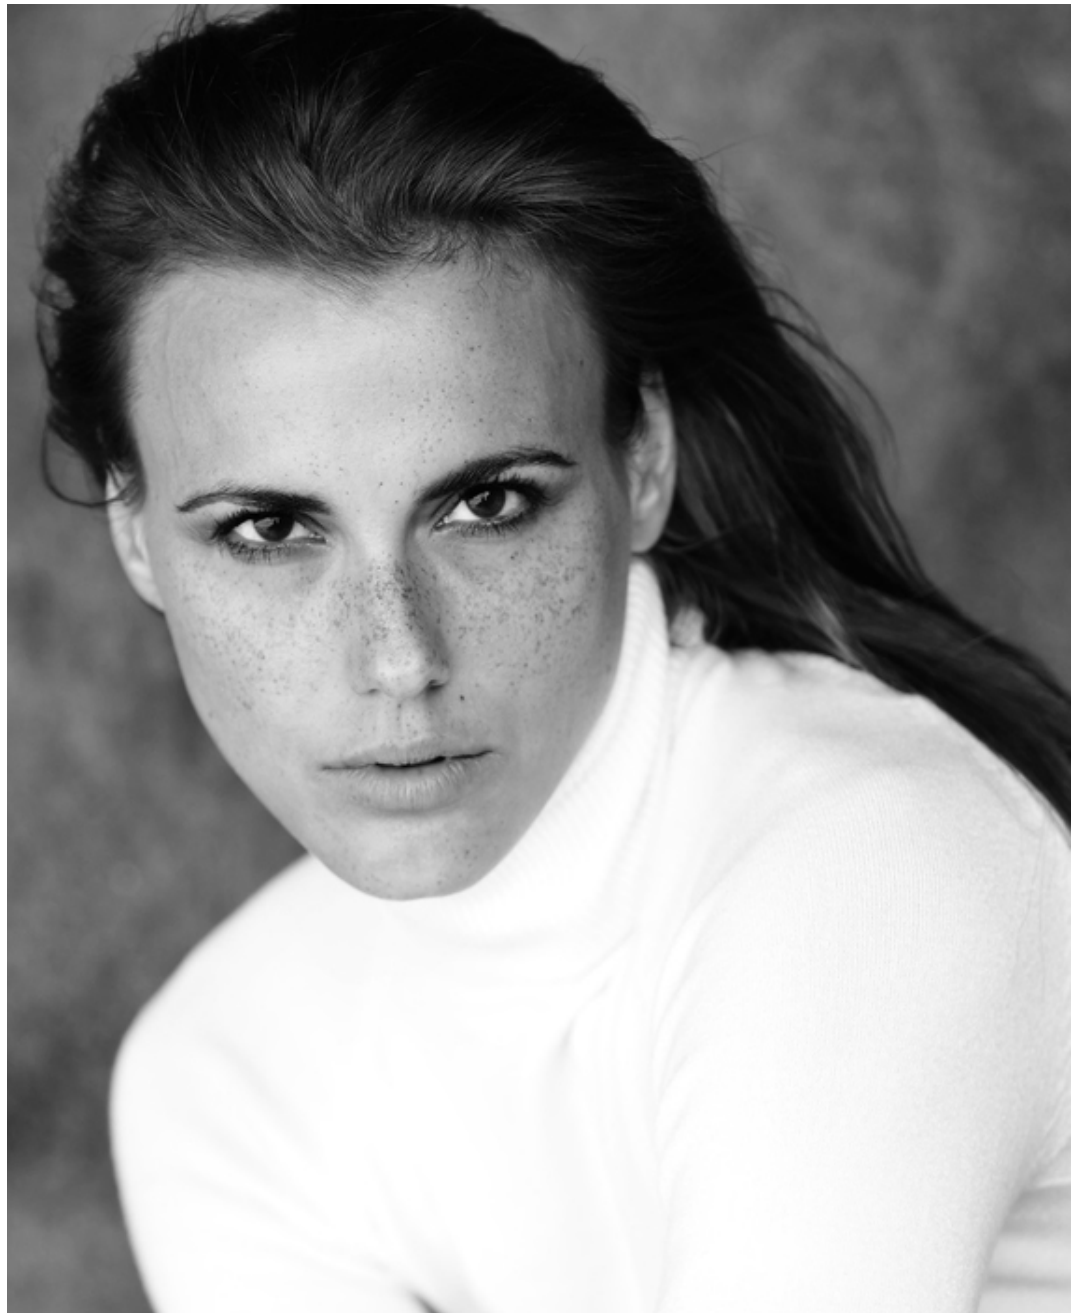

# ALENA | MODEL

**ID:** CM1812NGo2

**Born:** 1988

**Division:** Model

**Languages:** (Native) German, (Fluent) English

**Nationality:** German

**Skills:** Yoga, Bikram, Cycling, Running

**Residence:** North Germany

**Hair:** Brunette / **Eyes:** Brown / **Height:** 1,71-1,80m / **Bust:** 88 / **Cup:** B / **Waist:** 63 / **Hips:** 90 / **Dress:** 36-38 / **Shoes:** 36-38 EU

*Absolutely*  
ABFAB  
*Fabulous*

Am Kiekeberg 16 | 22587 Hamburg | phone: +49 (0) 177 8080 999  
info@absolutely-fabulous.de | www.absolutely-fabulous.de