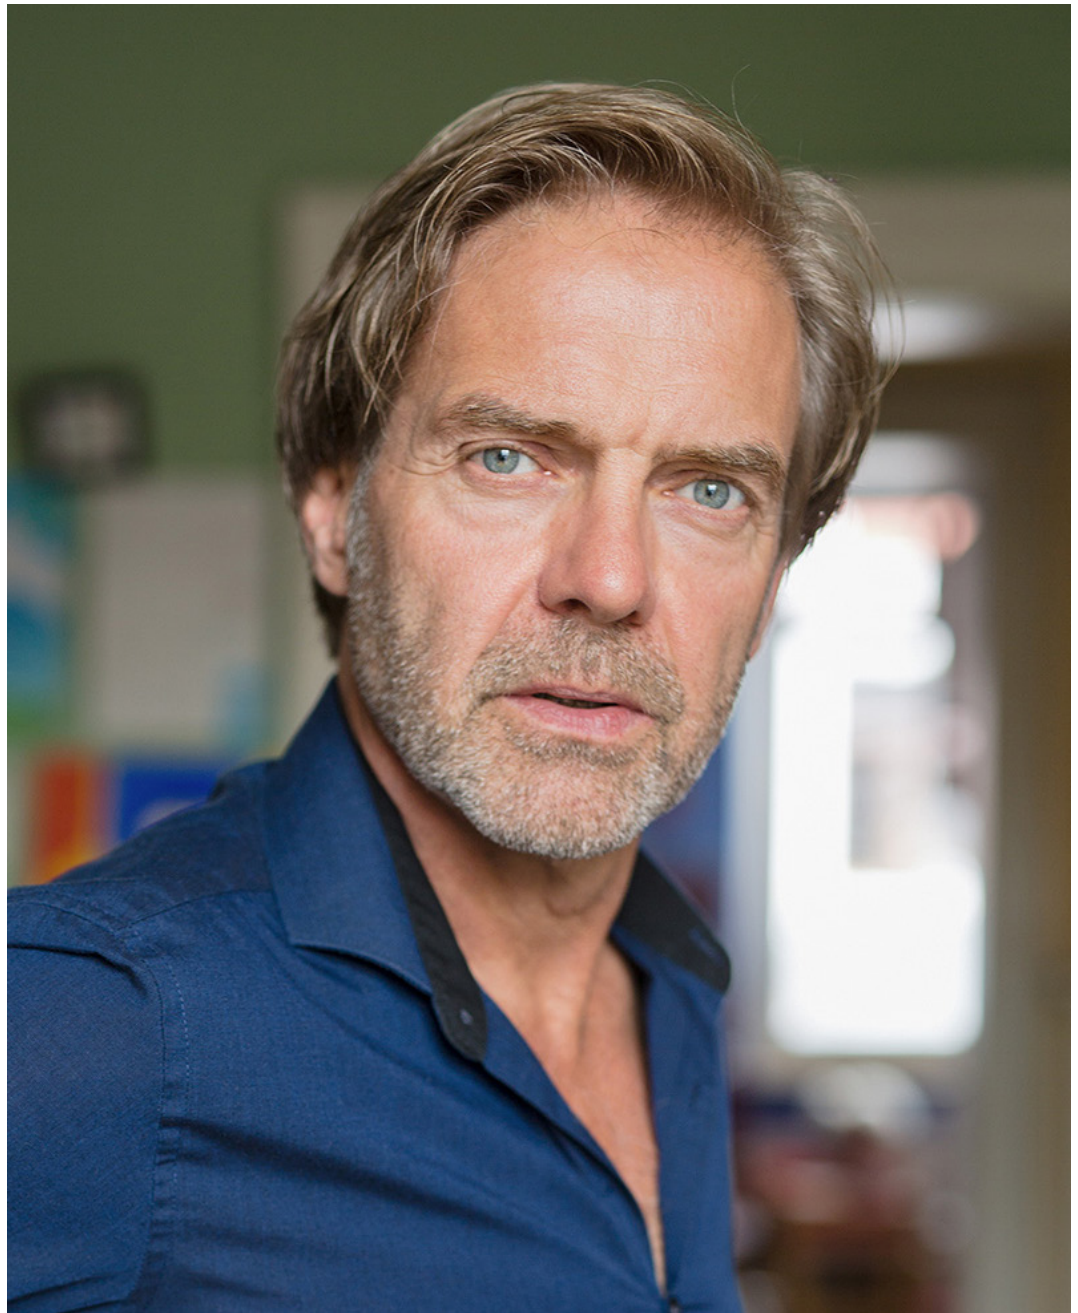

# CHRISTOPH | ACTOR

ID: CA1903NG04

Born: 1990

Division: Actor

Languages: (Native) German

Nationality: German

Skills: Singing

Residence: Hannover

Hair: Dark Blonde-Silver / Eyes: Blue-Grey / Height: 1,79m / Suit: 50 / Shoes: 42 EU

*Absolutely*  
ABFAB  
*Fabulous*

Am Kiekeberg 16 | 22587 Hamburg | phone: +49 (0) 177 8080 999  
info@absolutely-fabulous.de | www.absolutely-fabulous.de