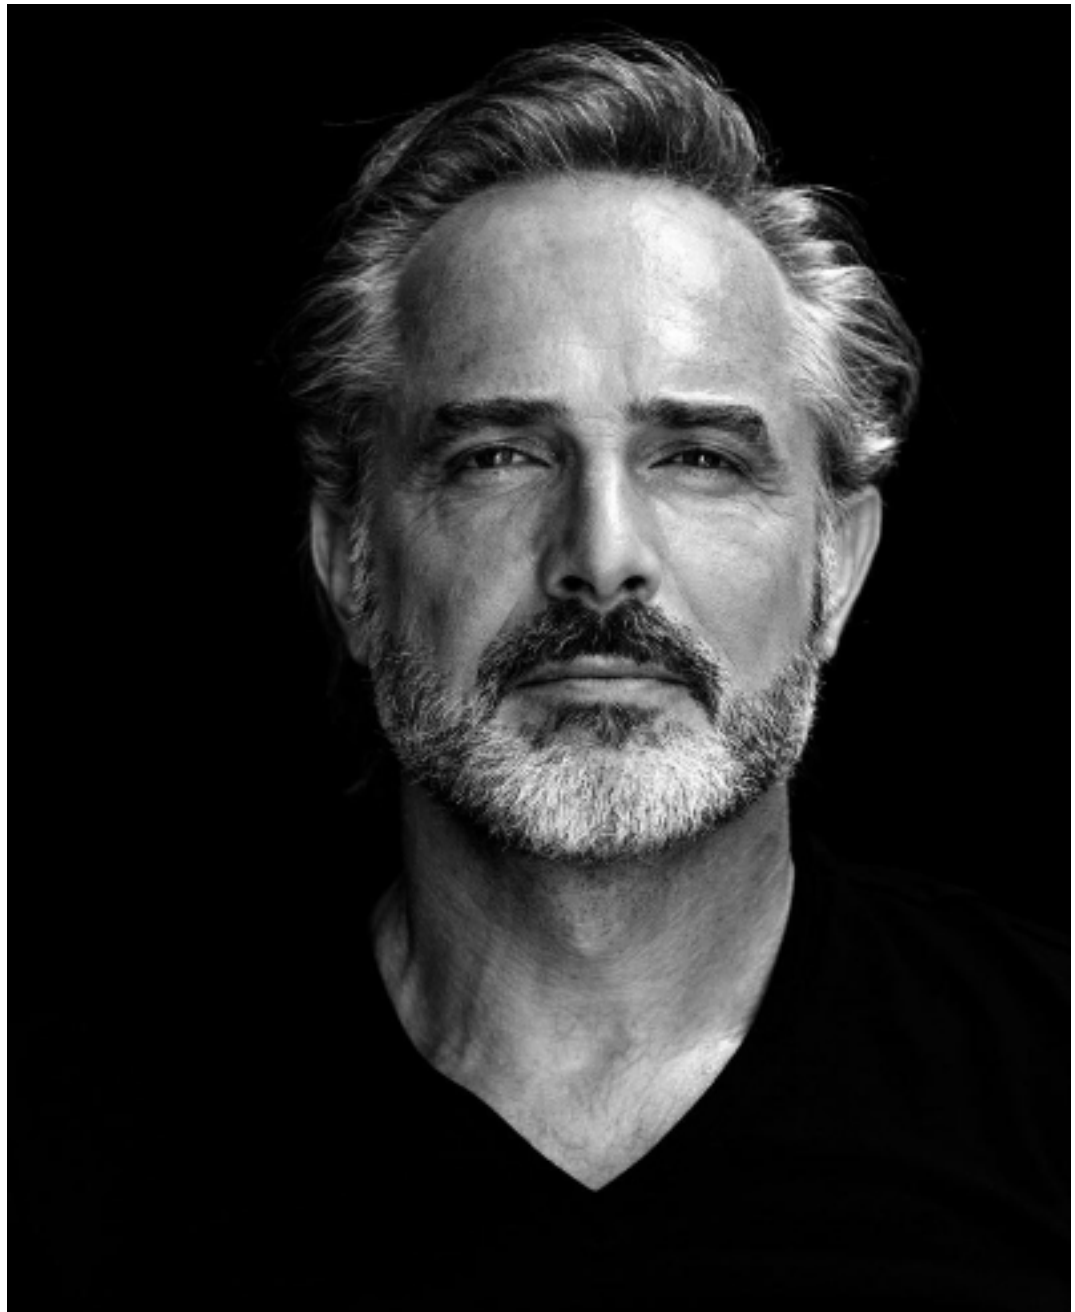

# JÖRG | ACTOR, MODEL

**ID:** CA1903SG02

**Born:** 1969

**Division:** Actor, Model,

**Languages:** (Native) German, (Fluent) English, (Fluent) Portuguese

**Nationality:** German

**Skills:** Thai Chi Chuan, Qi Gong, Personal Trainer, Horse Riding, Mountainbiking, Skiing

**Residence:** Gegenbach

**Hair:** Dark Blonde/Silver / **Eyes:** Blue / **Height:** 1.86m / **Chest:** 105cm / **Waist:** 88cm / **Hips:** 100cm / **Suit:** 50 / **Shoes:** 44.5 EU

*Absolutely*  
ABFAB  
*Fabulous*