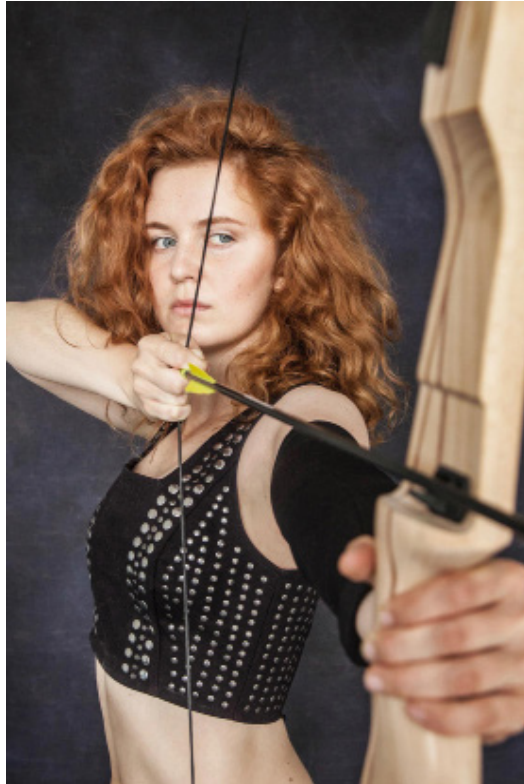

MARTINA | ACTRESS, MODEL

ID: CA1904CZ01

Division: Actress, Model

Languages: (Native) Czech, (Native) English, (Fluent) French, (Fluent) Slovakian, (Fluent) Irish, (Basic) German

Nationality: Czech

Specials: Tattoo

Skills: Drums, Guitar, Piano, Yoga, Snowboarding, Photography, Horse Riding, Sword Fighting, Contemporary Dance, Singing

Residence: Prague, London, Berlin

Hair: Red / Eyes: Blue / Height: 1.67m / Cup: A / Waist: 61 / Hips: 88 / Dress: 34-36 / Shoes: 37 EU